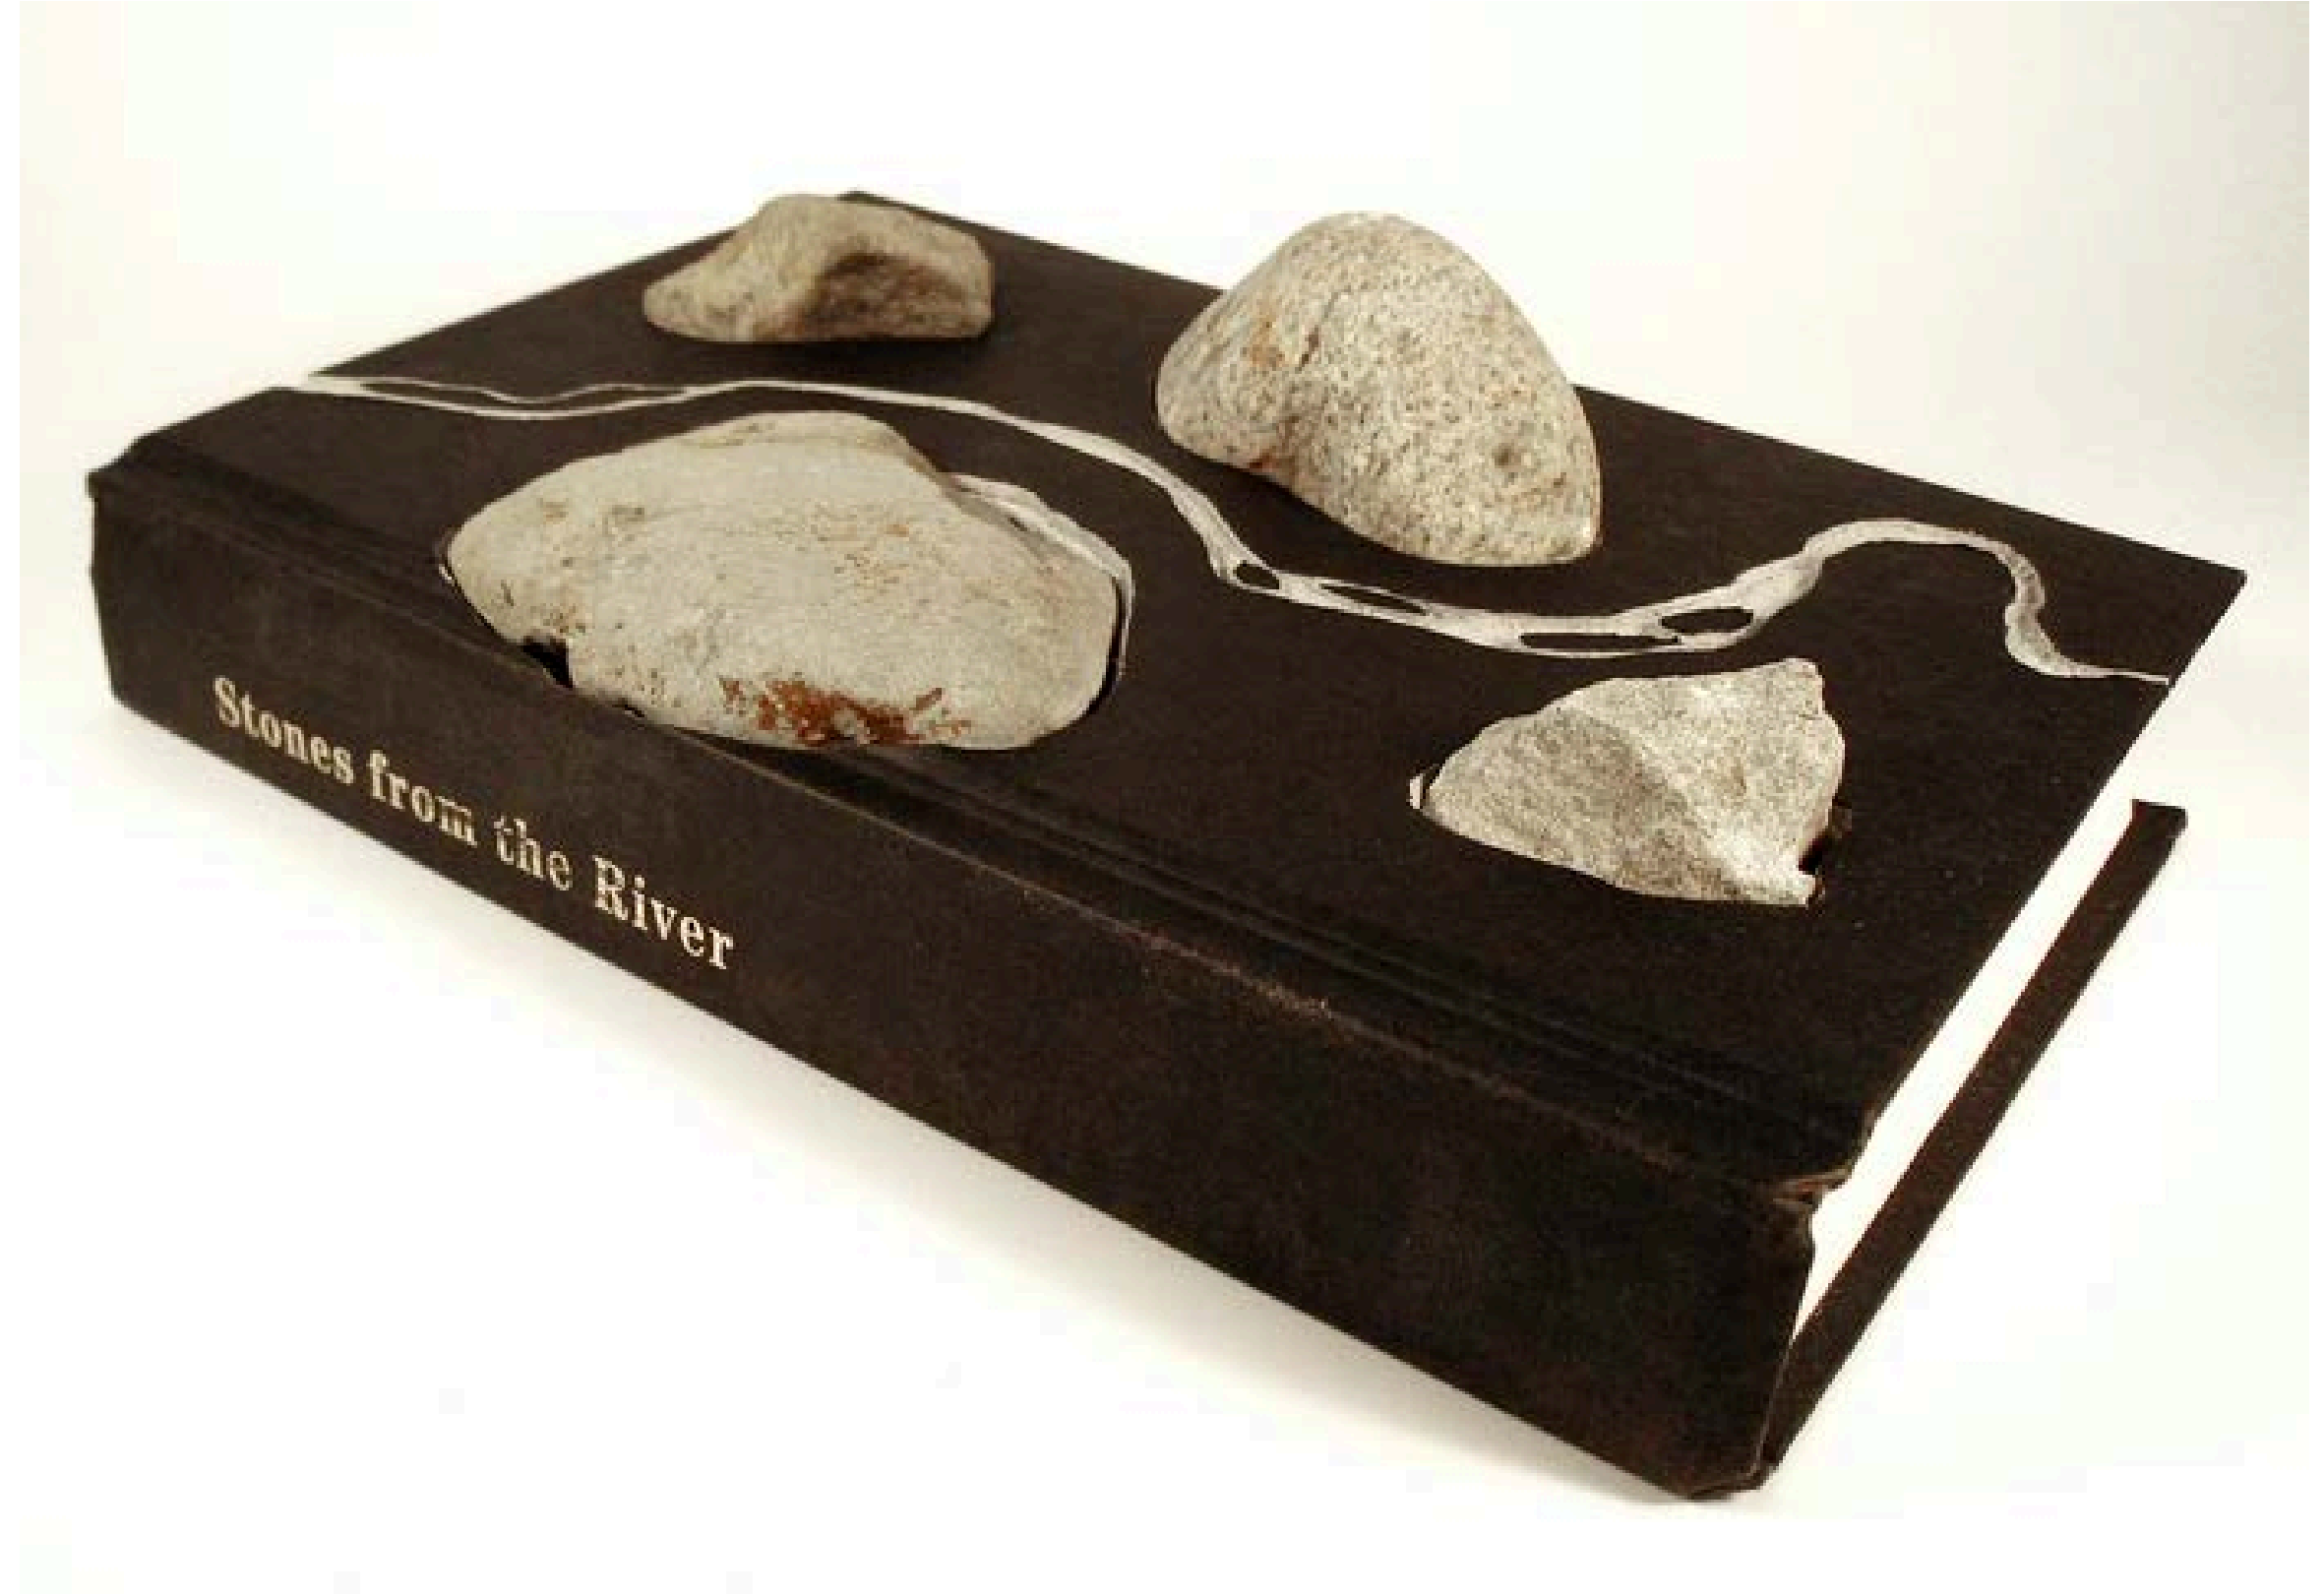

Altered book

10" x 6" x 2"

\$975.00

2011

Book/Paper Arts

Curt Lund

Stones from the River
Altered book, found objects
10" x 7" x 5"
NFS
2010-2011
Book/Paper Arts

Gary Steinley